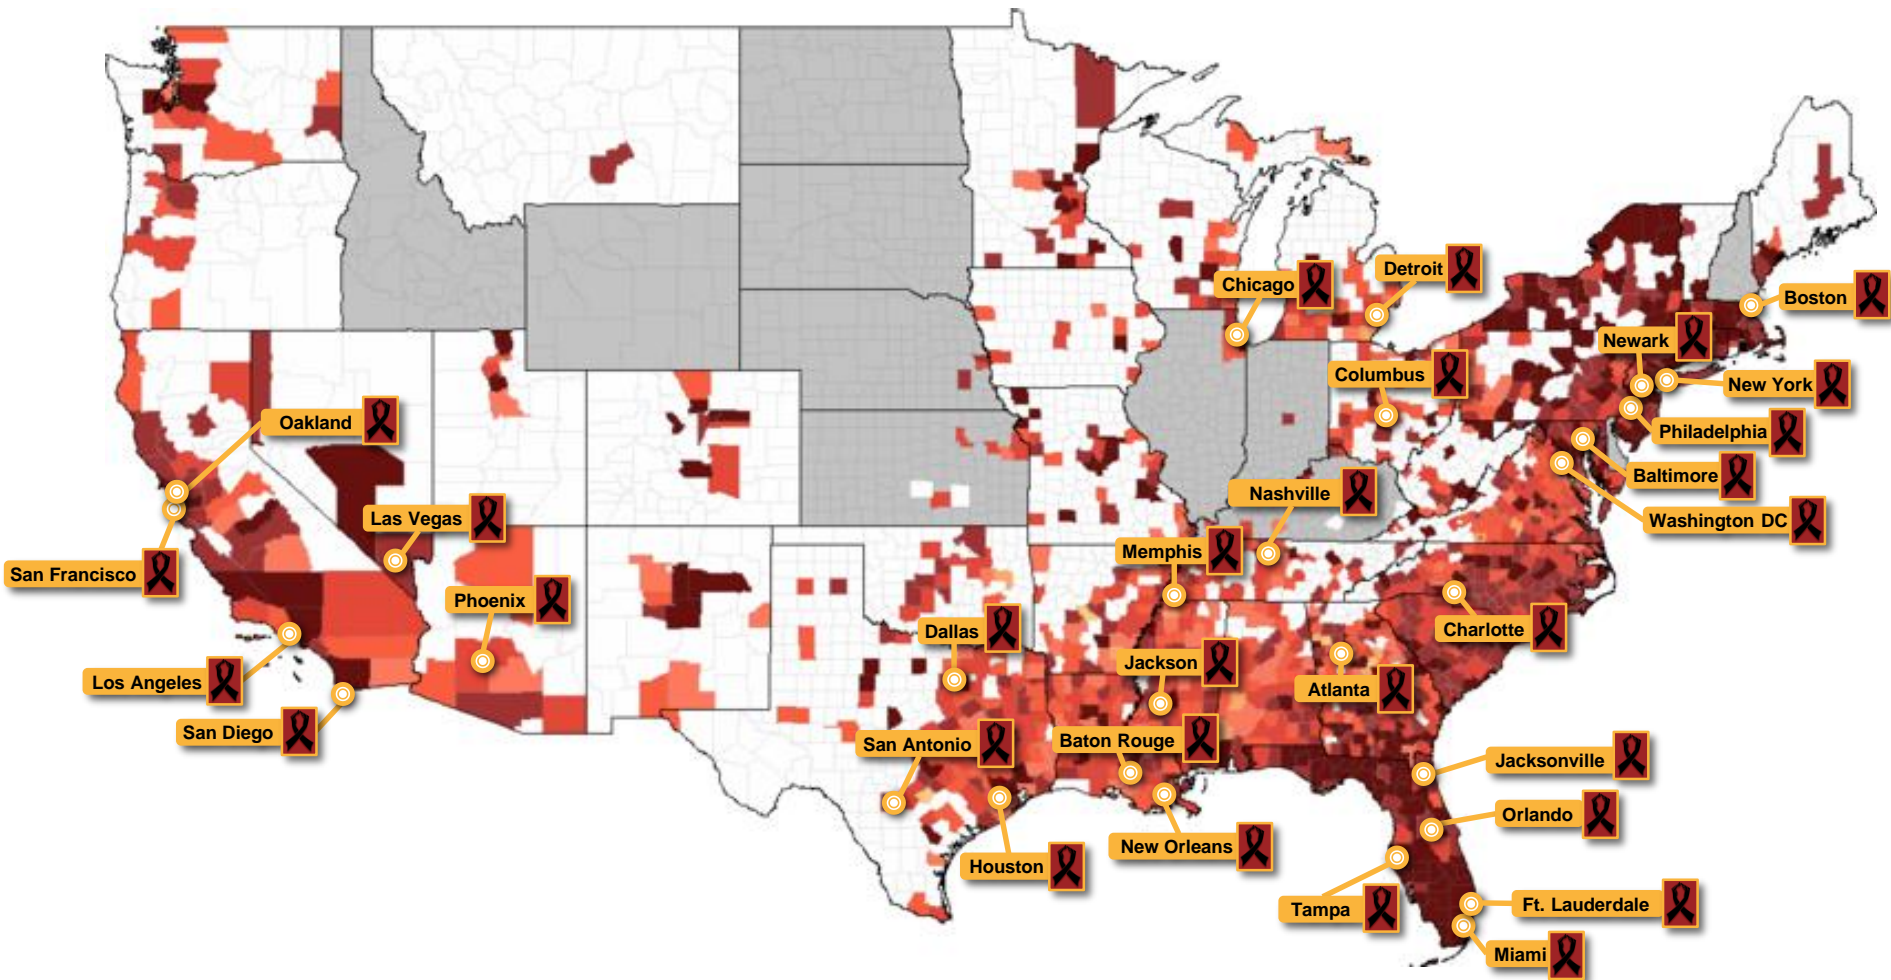

The Black Church and HIV: The Social Justice Imperative is reaching the 30 U.S. cities with the greatest burden of HIV among African Americans

AIDSvu

Data not shown *
 Data not released to AIDSvu **